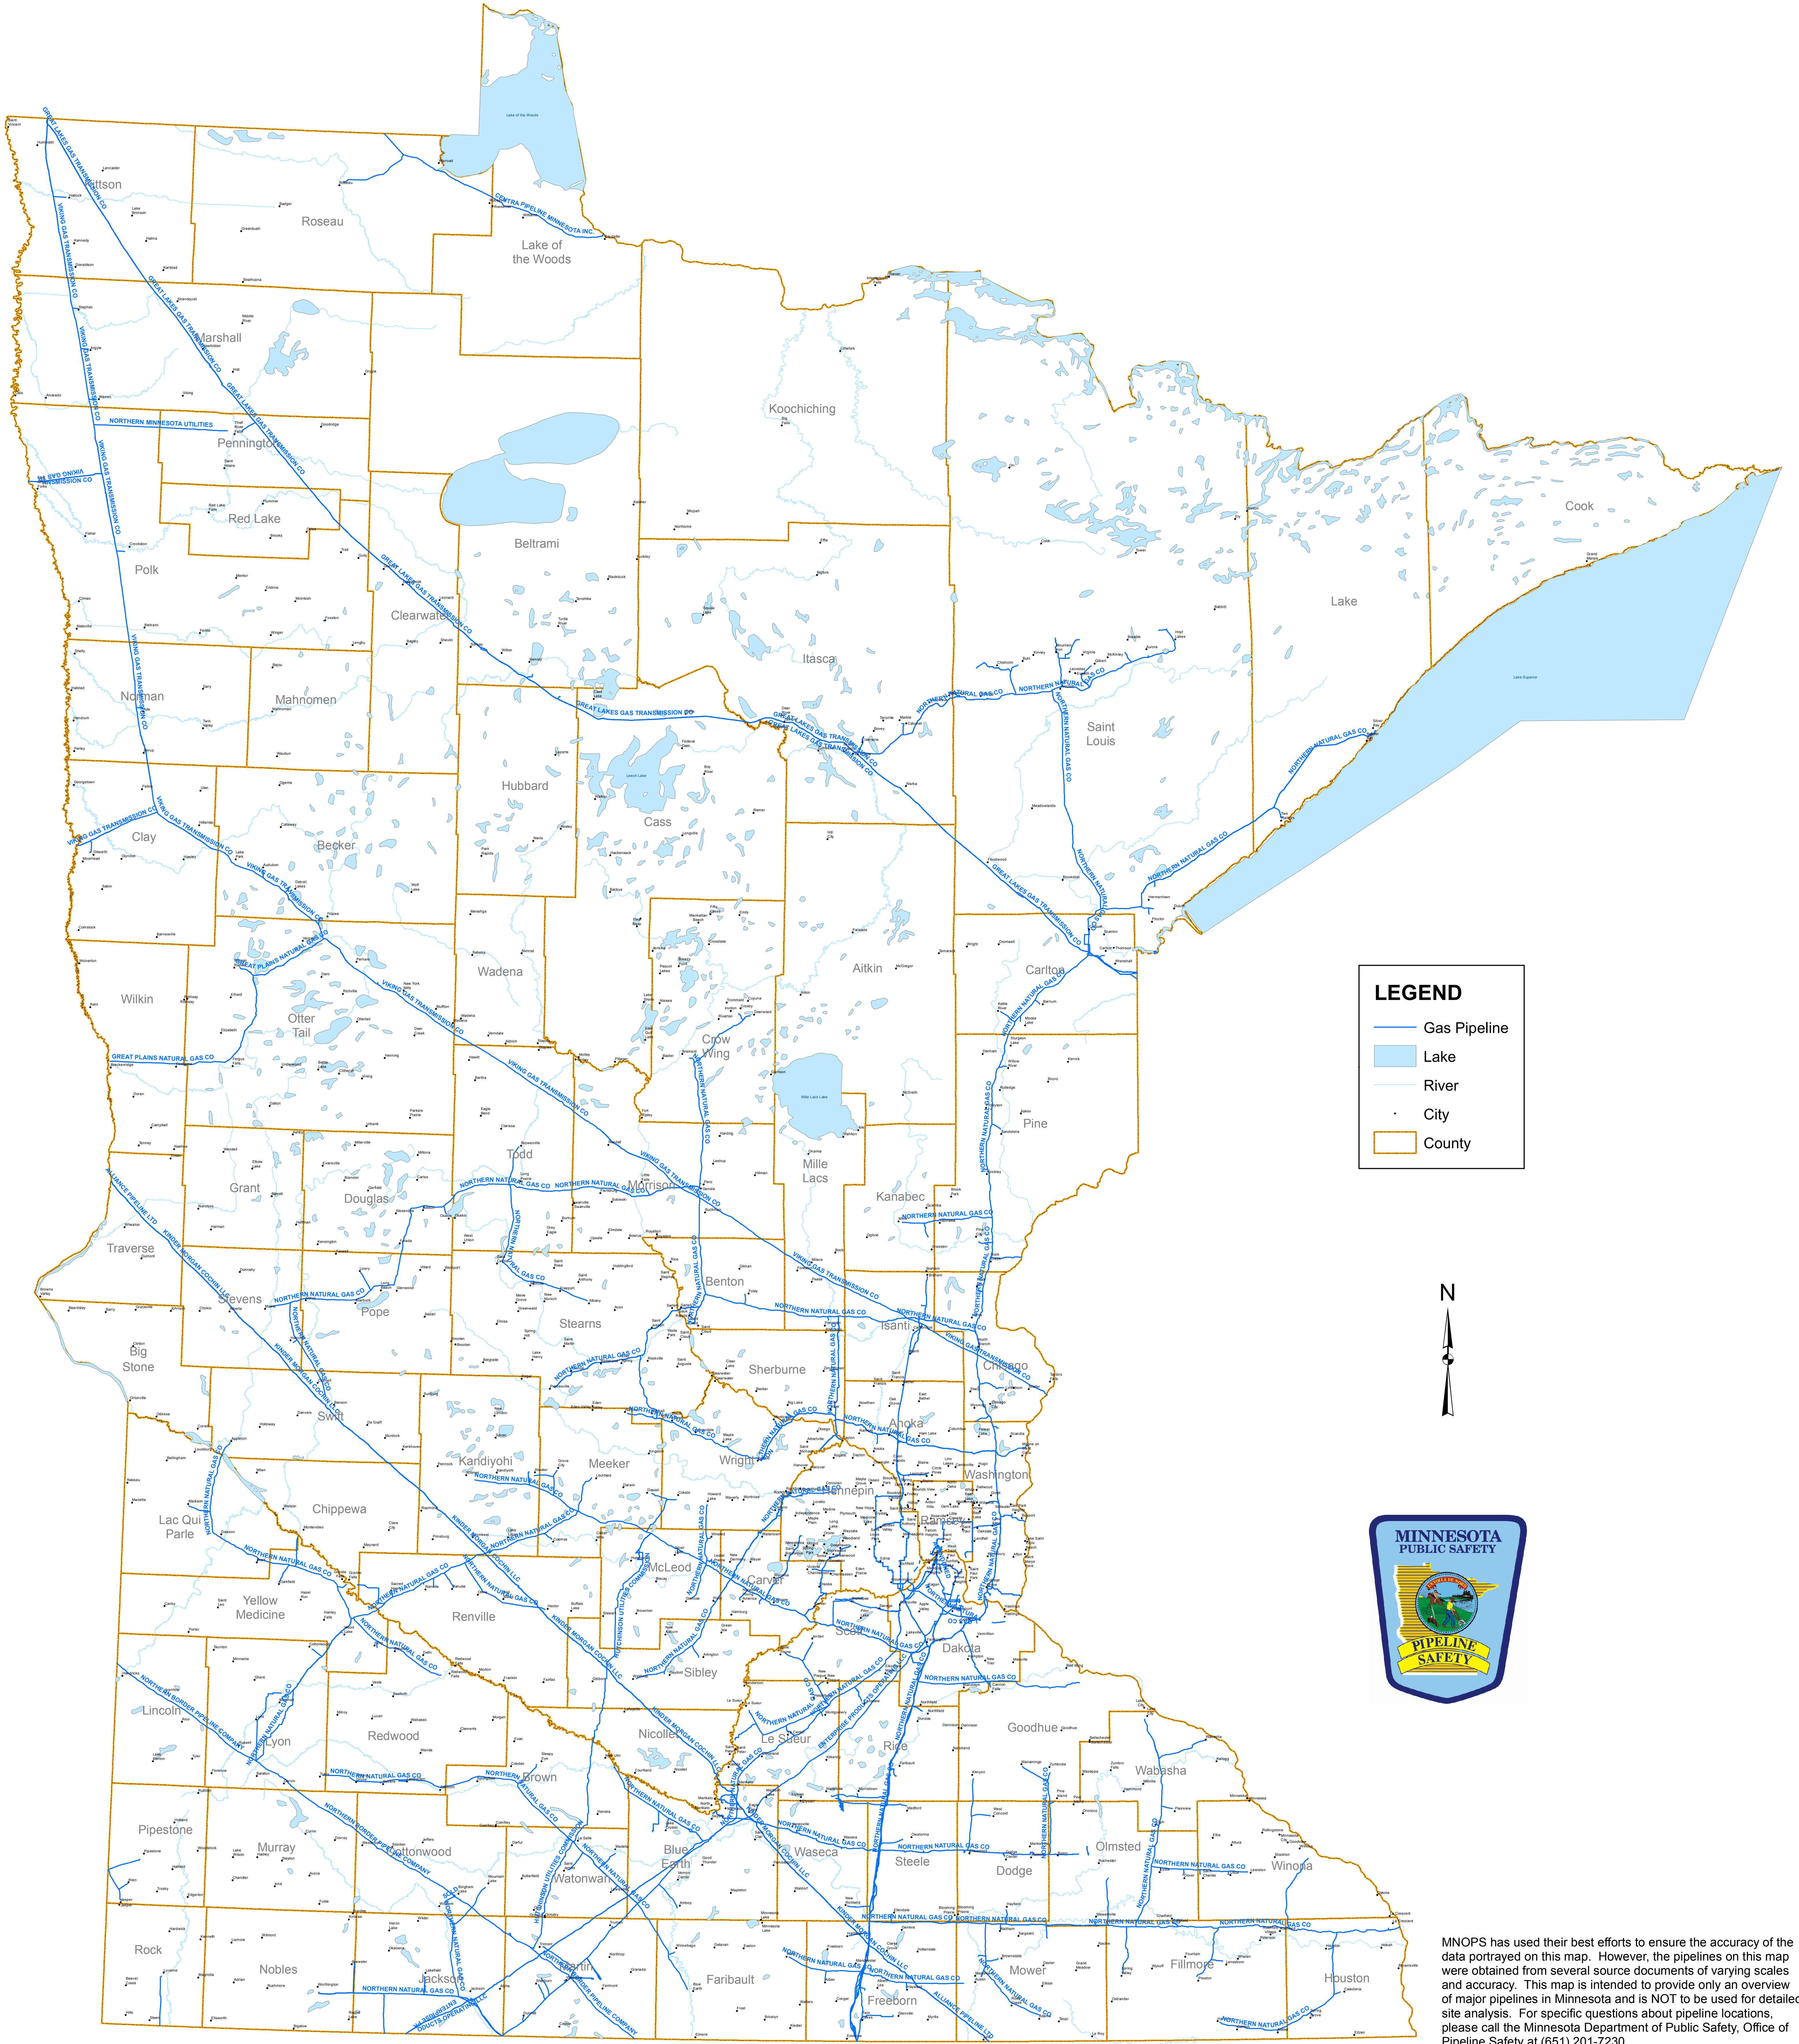

MINNESOTA DEPARTMENT OF PUBLIC SAFETY OFFICE OF PIPELINE SAFETY MAJOR GAS AND LIQUID PIPELINES

MNOPS has used their best efforts to ensure the accuracy of the data portrayed on this map. However, the pipelines on this map were obtained from several source documents of varying scales and accuracy. This map is intended to provide only an overview of major pipelines in Minnesota and is NOT to be used for detailed site analysis. For specific questions about pipeline locations, please call the Minnesota Department of Public Safety, Office of Pipeline Safety at (651) 201-7230.

MINNESOTA DEPARTMENT OF PUBLIC SAFETY OFFICE OF PIPELINE SAFETY MAJOR LIQUID PIPELINES

LEGEND

- Liquid Pipeline
- Lake
- River
- City
- County

MNOPS has used their best efforts to ensure the accuracy of the data portrayed on this map. However, the pipelines on this map were obtained from several source documents of varying scales and accuracy. This map is intended to provide only an overview of major pipelines in Minnesota and is NOT to be used for detailed site analysis. For specific questions about pipeline locations, please call the Minnesota Department of Public Safety, Office of Pipeline Safety at (651) 201-7230.

MINNESOTA DEPARTMENT OF PUBLIC SAFETY OFFICE OF PIPELINE SAFETY MAJOR GAS PIPELINES

MNOPS has used their best efforts to ensure the accuracy of the data portrayed on this map. However, the pipelines on this map were obtained from several source documents of varying scales and accuracy. This map is intended to provide only an overview of major pipelines in Minnesota and is NOT to be used for detailed site analysis. For specific questions about pipeline locations, please call the Minnesota Department of Public Safety, Office of Pipeline Safety at (651) 201-7230.