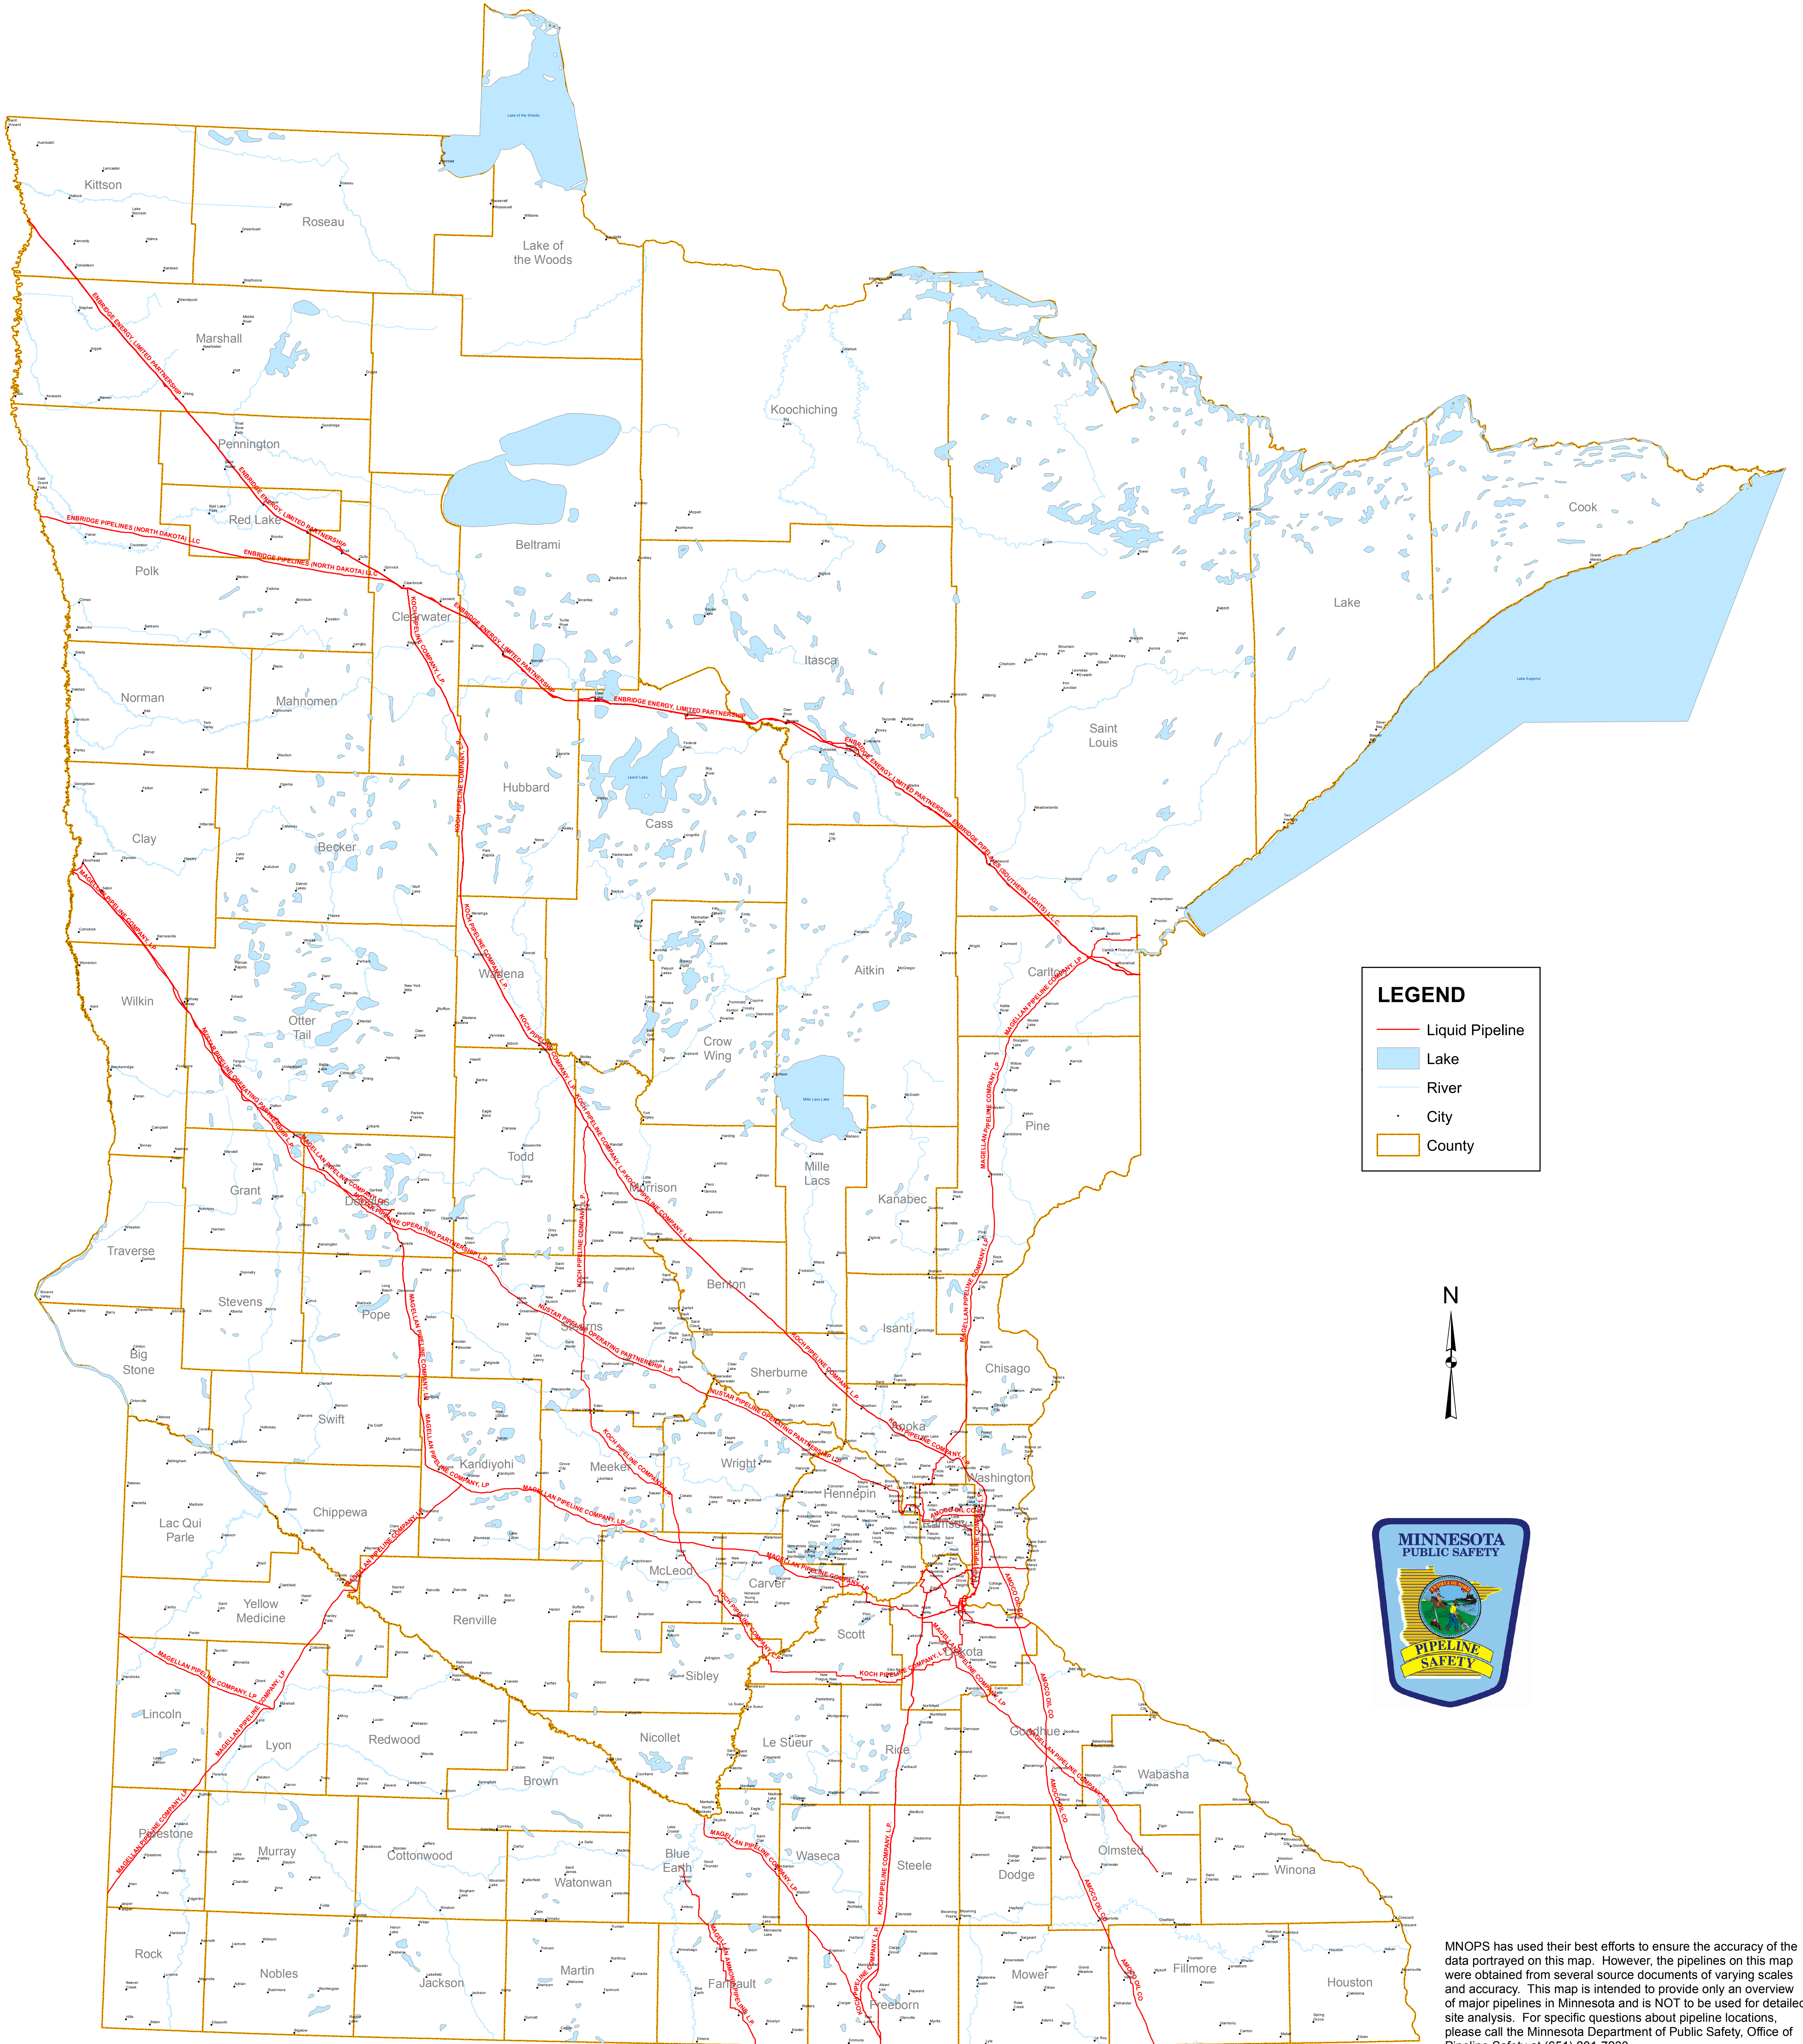

MINNESOTA DEPARTMENT OF PUBLIC SAFETY OFFICE OF PIPELINE SAFETY MAJOR GAS AND LIQUID PIPELINES

MNOPS has used their best efforts to ensure the accuracy of the data portrayed on this map. However, the pipelines on this map were obtained from several source documents of varying scales and accuracy. This map is intended to provide only an overview of major pipelines in Minnesota and is NOT to be used for detailed site analysis. For specific questions about pipeline locations, please call the Minnesota Department of Public Safety, Office of Pipeline Safety at (651) 201-7230.

MINNESOTA DEPARTMENT OF PUBLIC SAFETY OFFICE OF PIPELINE SAFETY MAJOR LIQUID PIPELINES

LEGEND

- Liquid Pipeline
- Lake
- River
- City
- County

MNOPS has used their best efforts to ensure the accuracy of the data portrayed on this map. However, the pipelines on this map were obtained from several source documents of varying scales and accuracy. This map is intended to provide only an overview of major pipelines in Minnesota and is NOT to be used for detailed site analysis. For specific questions about pipeline locations, please call the Minnesota Department of Public Safety, Office of Pipeline Safety at (651) 201-7230.

MINNESOTA DEPARTMENT OF PUBLIC SAFETY OFFICE OF PIPELINE SAFETY MAJOR GAS PIPELINES

MNOPS has used their best efforts to ensure the accuracy of the data portrayed on this map. However, the pipelines on this map were obtained from several source documents of varying scales and accuracy. This map is intended to provide only an overview of major pipelines in Minnesota and is NOT to be used for detailed site analysis. For specific questions about pipeline locations, please call the Minnesota Department of Public Safety, Office of Pipeline Safety at (651) 201-7230.