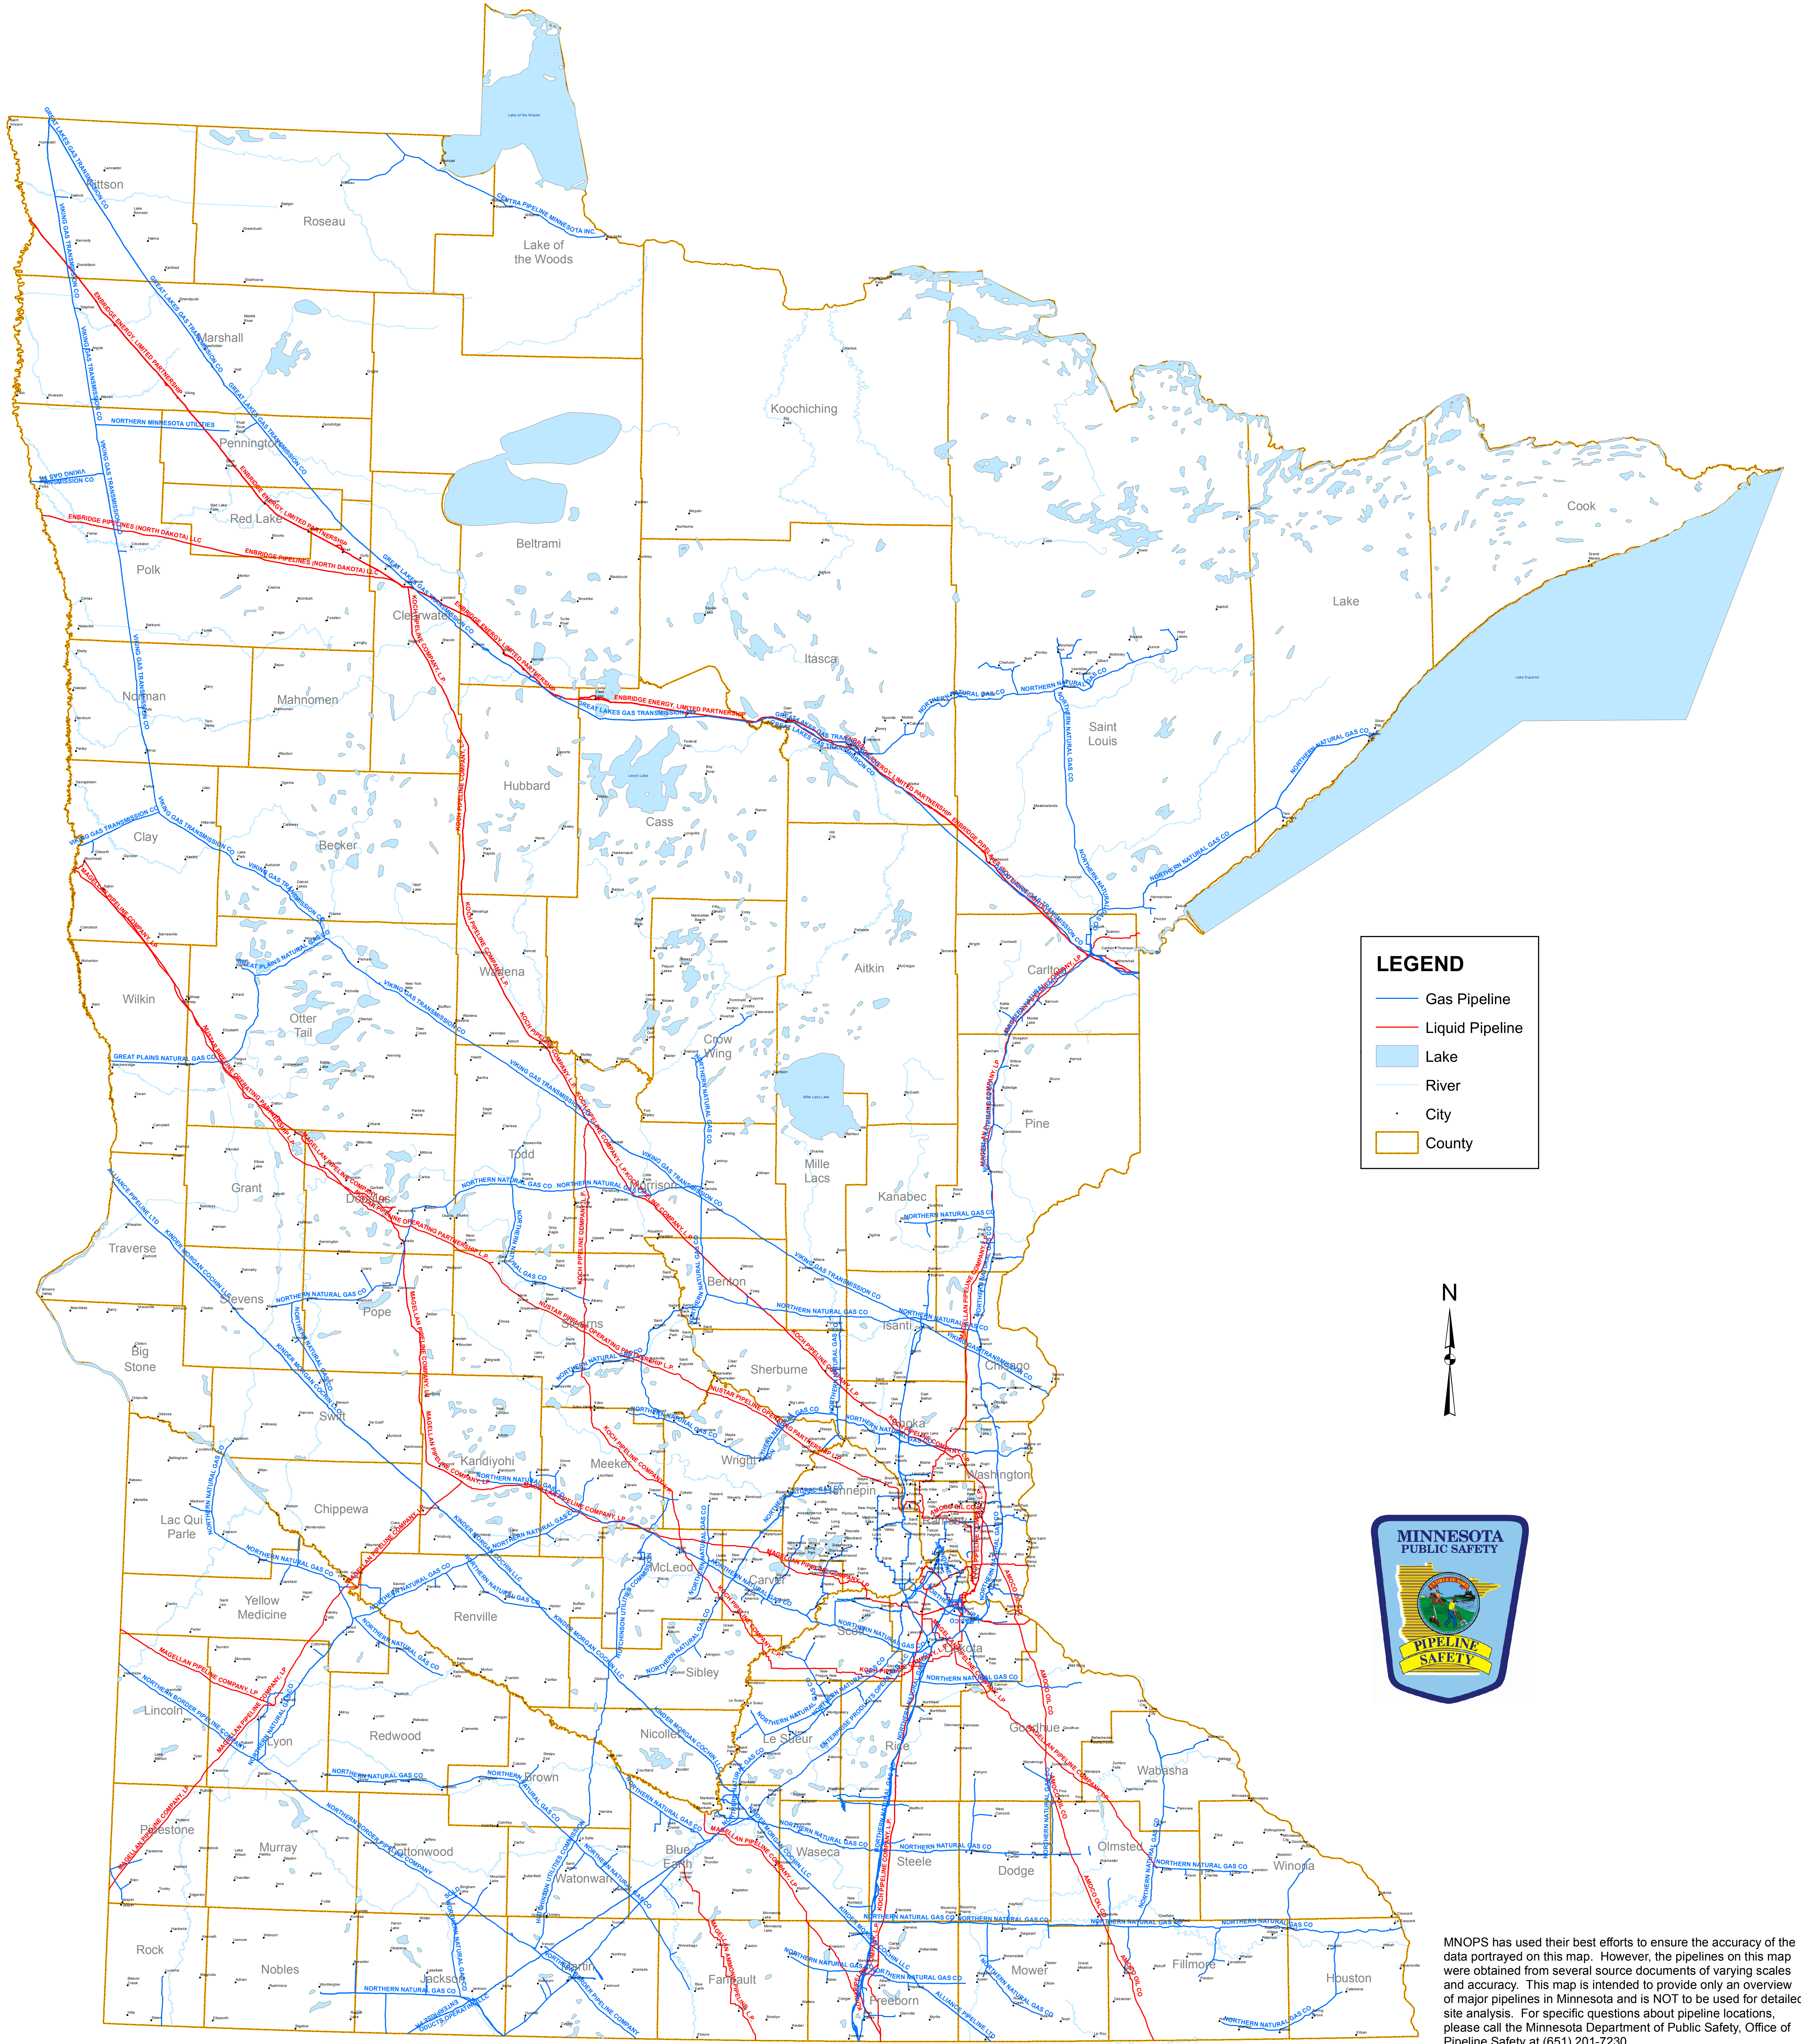

MINNESOTA DEPARTMENT OF PUBLIC SAFETY OFFICE OF PIPELINE SAFETY MAJOR GAS AND LIQUID PIPELINES

MNOPS has used their best efforts to ensure the accuracy of the data portrayed on this map. However, the pipelines on this map were obtained from several source documents of varying scales and accuracy. This map is intended to provide only an overview of major pipelines in Minnesota and is NOT to be used for detailed site analysis. For specific questions about pipeline locations, please call the Minnesota Department of Public Safety, Office of Pipeline Safety at (651) 201-7230.

MINNESOTA DEPARTMENT OF PUBLIC SAFETY OFFICE OF PIPELINE SAFETY MAJOR LIQUID PIPELINES

LEGEND

- Liquid Pipeline
- Lake
- River
- City
- County

MNOPS has used their best efforts to ensure the accuracy of the data portrayed on this map. However, the pipelines on this map were obtained from several source documents of varying scales and accuracy. This map is intended to provide only an overview of major pipelines in Minnesota and is NOT to be used for detailed site analysis. For specific questions about pipeline locations, please call the Minnesota Department of Public Safety, Office of Pipeline Safety at (651) 201-7230.

MINNESOTA DEPARTMENT OF PUBLIC SAFETY OFFICE OF PIPELINE SAFETY MAJOR GAS PIPELINES

MNOPS has used their best efforts to ensure the accuracy of the data portrayed on this map. However, the pipelines on this map were obtained from several source documents of varying scales and accuracy. This map is intended to provide only an overview of major pipelines in Minnesota and is NOT to be used for detailed site analysis. For specific questions about pipeline locations, please call the Minnesota Department of Public Safety, Office of Pipeline Safety at (651) 201-7230.